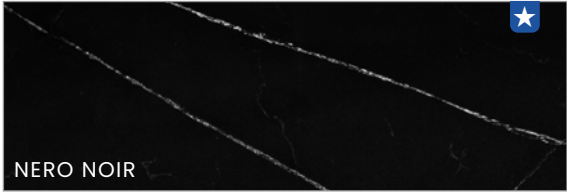

Limited Edition colors are stocked and readily available for purchase but are not showcased with samples in our display towers. These unique hues expand the color palette, allowing you to find your perfect Pompeii color!