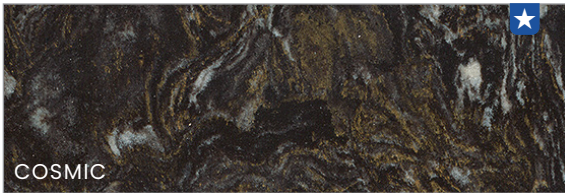

CONCRETO HONED