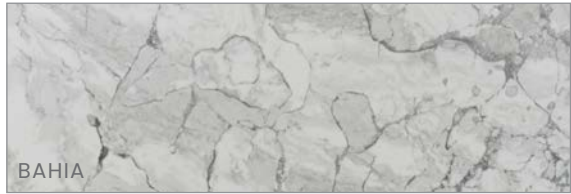

only honed is

ARGENTO

AVELLINO

AUGUSTA BAY

AVORIO

AVALANCHE

BAHIA

SLAB DIMENSIONS

Jumbo Size 65x130 inches
2cm or 3cm thickness

Standard Size 56x119 inches
2cm or 3cm thickness

2 cm

3 cm

The product images shown are for illustration purposes only. Color, shade and grain may vary from actual product. Vicostone reserves the right to change product images at any time without notice.