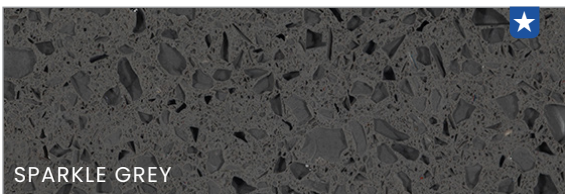

Hygienic

Heat Resistant

Limited Edition colors are stocked and readily available for purchase but are not showcased with samples in our display towers. These unique hues expand the color palette, allowing you to find your perfect Pompeii color!

TAUPE

URBAN

TERRENO BRUSHED

VALLEY FROST

SANTORINI HONED

THAZOS

VALLEY GREY

TIDEWATER

VALLEY SAND

ULIANO

VALLEY STREAM

VALLEY WHITE

WHITE CLOUD

VENA ORO

WHITE FUSION

VENATO