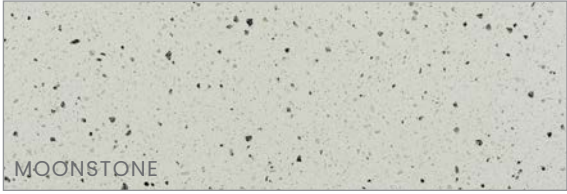

Hygienic

Heat Resistant

Limited Edition colors are stocked and readily available for purchase but are not showcased with samples in our display towers. These unique hues expand the color palette, allowing you to find your perfect Pompeii color!