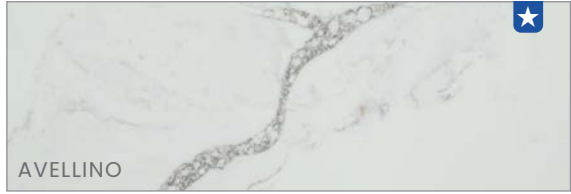

SLAB DIMENSIONS

Jumbo Size 65x130 inches
2cm or 3cm thickness

Standard Size 56x119 inches
2cm or 3cm thickness

2 cm

3 cm

The product images shown are for illustration purposes only. Color, shade and grain may vary from actual product. Vicostone reserves the right to change product images at any time without notice.

Microbial Resistance
ASTM D 6329-98